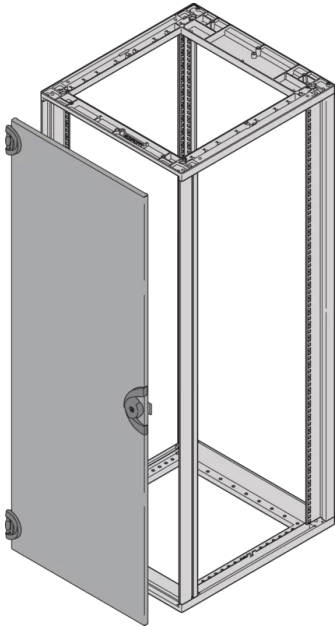

## 25230-026 NOVASTAR STEEL DOOR, 180° OPENING ANGLE, RAL 7021, 34 U 553W

### KEY FEATURES

---

St, 1.5 mm

Opening angle 180°, incl. grounding

Can be assembled at front and rear

Lock (2233x) with key

### PRODUCT ATTRIBUTES

---

Product Type: Cabinet Door

Product Family: Novastar

Type: Steel Door

Color: Black Grey

Color Code: RAL 7021

Rack Height: 34 U

Height: 1534 mm