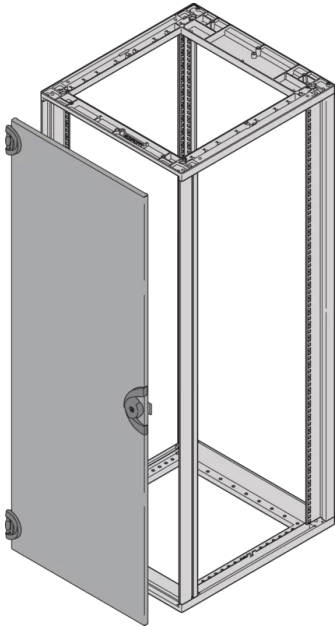

25230-029 NOVASTAR STEEL DOOR, 180° OPENING ANGLE, RAL 7021, 47 U 553W

KEY FEATURES

St, 1.5 mm

Opening angle 180°, incl. grounding

Can be assembled at front and rear

Lock (2233x) with key

PRODUCT ATTRIBUTES

Product Type: Cabinet Door

Product Family: Novastar

Type: Steel Door

Color: Black Grey

Color Code: RAL 7021

Rack Height: 47 U

Height: 2111 mm

CERTIFICATIONS