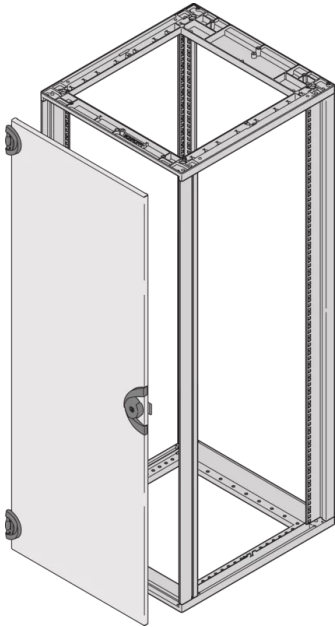

26230-025 NOVASTAR STEEL DOOR, 180° OPENING ANGLE, RAL 7035, 25 U
553W

KEY FEATURES

St, 1.5 mm

Opening angle 180°, incl. grounding

Can be assembled at front and rear

Lock (2233x) with key

PRODUCT ATTRIBUTES

Product Type: Cabinet Door

Product Family: Novastar

Type: Steel Door

Color: Light Grey

Color Code: RAL 7035

Rack Height: 25 U

Height: 1133 mm

CERTIFICATIONS