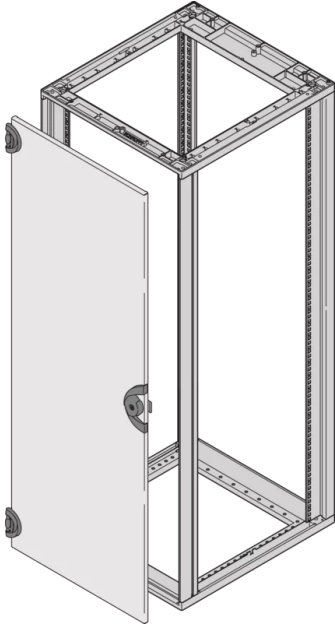

26230-026 NOVASTAR STEEL DOOR, 180° OPENING ANGLE, RAL 7035, 34 U  
553W

**KEY FEATURES**

St, 1.5 mm

Opening angle 180°, incl. grounding

Can be assembled at front and rear

Lock (2233x) with key

**PRODUCT ATTRIBUTES**

Product Type: Cabinet Door

Product Family: Novastar

Type: Steel Door

Color: Light Grey

Color Code: RAL 7035

Rack Height: 34 U

Height: 1534 mm