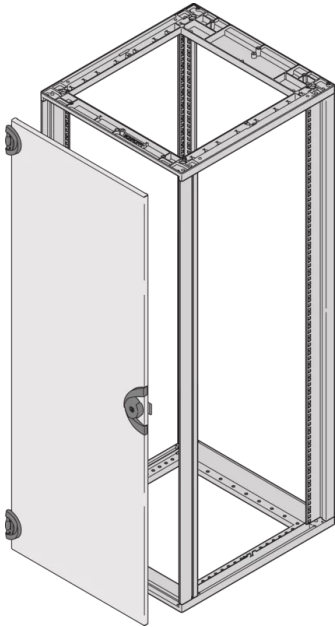

## 26230-029 NOVASTAR STEEL DOOR, 180° OPENING ANGLE, RAL 7035, 47 U 553W

### KEY FEATURES

---

St, 1.5 mm

Opening angle 180°, incl. grounding

Can be assembled at front and rear

Lock (2233x) with key

### PRODUCT ATTRIBUTES

---

Product Type: Cabinet Door

Product Family: Novastar

Type: Steel Door

Color: Light Grey

Color Code: RAL 7035

Rack Height: 47 U

Height: 2111 mm