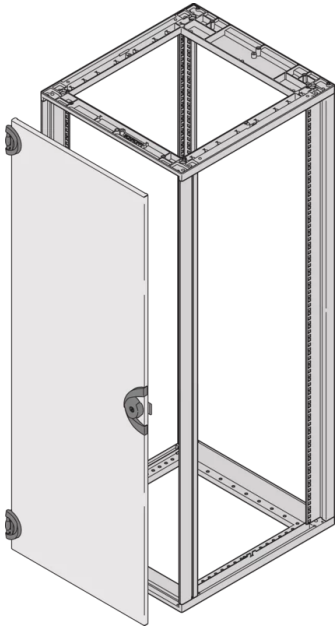

26230-030 NOVASTAR STEEL DOOR, 180° OPENING ANGLE, RAL 7035, 29 U 553W

KEY FEATURES

St, 1.5 mm

Opening angle 180°, incl. grounding

Can be assembled at front and rear

Lock (2233x) with key

PRODUCT ATTRIBUTES

Product Type: Cabinet Door

Product Family: Novastar

Type: Steel Door

Color: Light Grey

Color Code: RAL 7035

Rack Height: 29 U

Height: 736 mm

CERTIFICATIONS