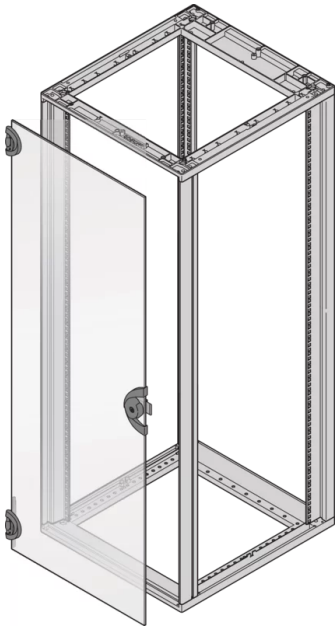

27230-008 NOVASTAR GLASS DOOR, 180° OPENING ANGLE, 38 U 553W

**KEY FEATURES**

Glass type: ESG 6 mm, EN 12150

Opening angle 180°

Lock with key

Can be assembled at front and rear

**PRODUCT ATTRIBUTES**

Product Type: Cabinet Door

Product Family: Novastar

Type: Glass Door

Color: Light Grey

Color Code: RAL 7035

Rack Height: 38 U

Height: 1711 mm

Width: 553 mm

## ADDITIONAL PRODUCT DETAILS

---

Glazed / Glass doors for aluminum frame cabinets with attractive design, ideally suited for general electronics, test & measurement, audio/video and broadcasting applications.