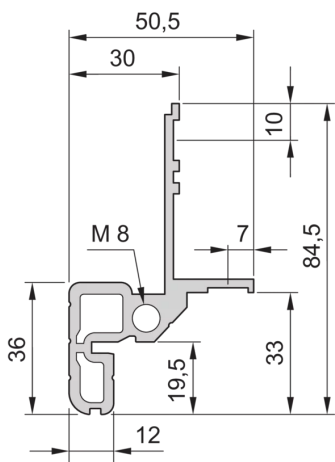

28230-066 NOVASTAR CABINET FRAME, SLIM-LINE, 12 U 553W 600D

**KEY FEATURES**

Static load-carrying capacity 200 kg

19" plane - 33 mm at front, 60 mm at rear

Al profile, RAL-7021, incl.-grounding

Rack Height: 12 U

Height: 589 mm

Width: 553 mm

Depth: 600 mm

Static Load: 200 kg

## ADDITIONAL PRODUCT DETAILS

---

Aesthetic aluminum die-cast frame with 200kg static load capacity. Aluminum extruded 19" upright bolted onto the frames.

Please order doors, rear panels, side panels, top cover assemblies, plinths, floors, shelves, slide rails and castors or adjustable feet separately.