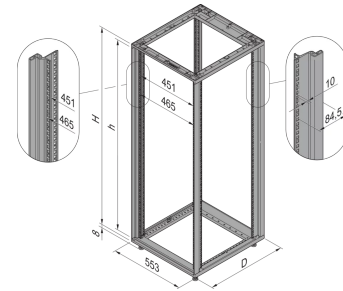

28230-066 NOVASTAR CABINET FRAME, SLIM-LINE, 12 U 553W 600D

**KEY FEATURES**

Static load-carrying capacity 200 kg

19" plane - 33 mm at front, 60 mm at rear

Al profile, RAL-7021, incl.-grounding

Rack Height: 12 U

Height: 589 mm

Width: 553 mm

Depth: 600 mm

Static Load: 200 kg

## ADDITIONAL PRODUCT DETAILS

---

Aesthetic aluminum die-cast frame with 200kg static load capacity. Aluminum extruded 19" upright bolted onto the frames.

Please order doors, rear panels, side panels, top cover assemblies, plinths, floors, shelves, slide rails and castors or adjustable feet separately.