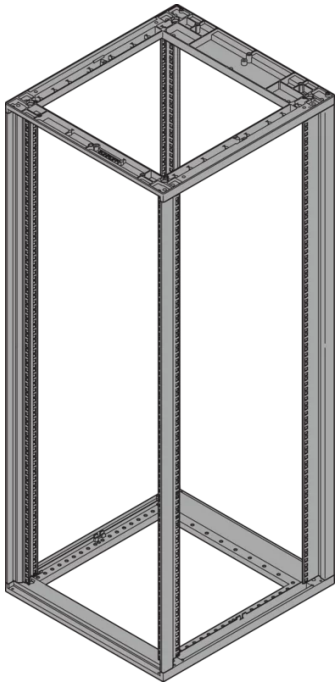

28230-066 NOVASTAR CABINET FRAME, SLIM-LINE, 12 U 553W 600D

**KEY FEATURES**

Static load-carrying capacity 200 kg

19" plane - 33 mm at front, 60 mm at rear

Al profile, RAL-7021, incl.-grounding

## PRODUCT ATTRIBUTES

---

Product Type: Cabinet/Rack Frame

Product Family: Novastar

Type: Slim-Line

Frame Material: Aluminum

Color: Black Grey

Color Code: RAL 7021

Rack Height: 12 U

Height: 589 mm

Width: 553 mm

Depth: 600 mm

Static Load: 200 kg

## ADDITIONAL PRODUCT DETAILS

---

Aesthetic aluminum die-cast frame with 200kg static load capacity. Aluminum extruded 19" upright bolted onto the frames.

Please order doors, rear panels, side panels, top cover assemblies, plinths, floors, shelves, slide rails and castors or adjustable feet separately.