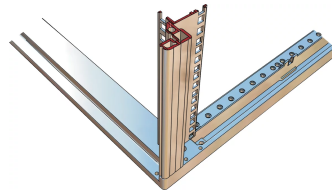

28230-066 NOVASTAR CABINET FRAME, SLIM-LINE, 12 U 553W 600D

**KEY FEATURES**

Static load-carrying capacity 200 kg

19" plane - 33 mm at front, 60 mm at rear

Al profile, RAL-7021, incl.-grounding

## ADDITIONAL PRODUCT DETAILS

---

Aesthetic aluminum die-cast frame with 200kg static load capacity. Aluminum extruded 19" upright bolted onto the frames.

Please order doors, rear panels, side panels, top cover assemblies, plinths, floors, shelves, slide rails and castors or adjustable feet separately.