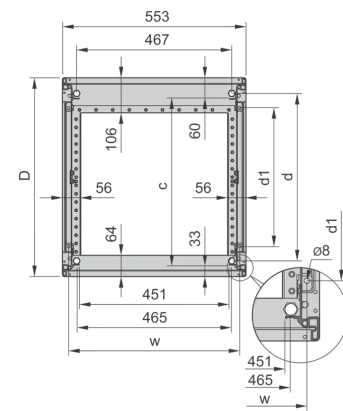

28230-066 NOVASTAR CABINET FRAME, SLIM-LINE, 12 U 553W 600D

**KEY FEATURES**

Static load-carrying capacity 200 kg

19" plane - 33 mm at front, 60 mm at rear

Al profile, RAL-7021, incl.-grounding

Rack Height: 12 U

Height: 589 mm

Width: 553 mm

Depth: 600 mm

Static Load: 200 kg

## ADDITIONAL PRODUCT DETAILS

---

Aesthetic aluminum die-cast frame with 200kg static load capacity. Aluminum extruded 19" upright bolted onto the frames.

Please order doors, rear panels, side panels, top cover assemblies, plinths, floors, shelves, slide rails and castors or adjustable feet separately.