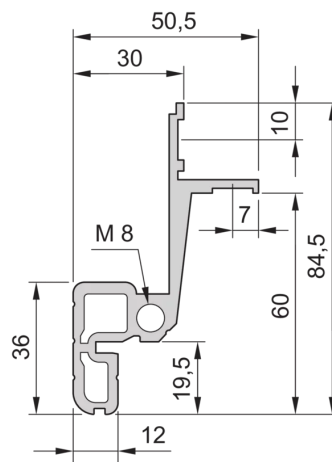

28230-066 NOVASTAR CABINET FRAME, SLIM-LINE, 12 U 553W 600D

**KEY FEATURES**

Static load-carrying capacity 200 kg

19" plane - 33 mm at front, 60 mm at rear

Al profile, RAL-7021, incl.-grounding

Rack Height: 12 U

Height: 589 mm

Width: 553 mm

Depth: 600 mm

Static Load: 200 kg

## ADDITIONAL PRODUCT DETAILS

---

Aesthetic aluminum die-cast frame with 200kg static load capacity. Aluminum extruded 19" upright bolted onto the frames.

Please order doors, rear panels, side panels, top cover assemblies, plinths, floors, shelves, slide rails and castors or adjustable feet separately.