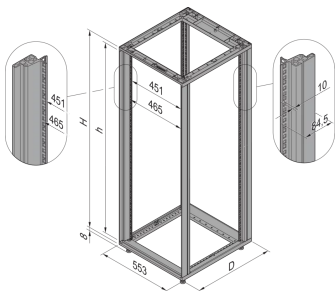

28230-332 NOVASTAR CABINET FRAME, HEAVY-DUTY, 38 U 553W 500D

**KEY FEATURES**

Static load-carrying capacity 400 kg

19" plane - 60 mm at front, 60 mm at rear

Al profile, RAL-7021, incl.-grounding

Rack Height: 38 U

Height: 1745 mm

Width: 553 mm

Depth: 500 mm

Static Load: 400 kg

## ADDITIONAL PRODUCT DETAILS

---

Aesthetic aluminum die-cast frame with 400 kg static load capacity. Aluminum extruded 19" upright bolted onto the frames.

Please order doors, rear panels, side panels, top cover assemblies, plinths, floors, shelves, slide rails and castors or adjustable feet separately.