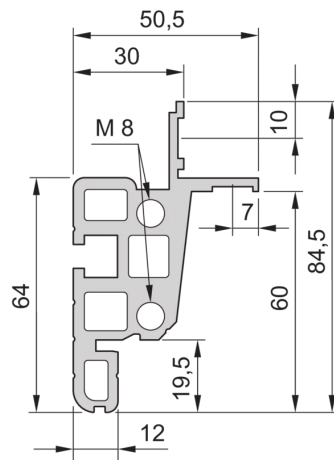

28230-332 NOVASTAR CABINET FRAME, HEAVY-DUTY, 38 U 553W 500D

**KEY FEATURES**

Static load-carrying capacity 400 kg

19" plane - 60 mm at front, 60 mm at rear

Al profile, RAL-7021, incl.-grounding

Rack Height: 38 U

Height: 1745 mm

Width: 553 mm

Depth: 500 mm

Static Load: 400 kg

## ADDITIONAL PRODUCT DETAILS

---

Aesthetic aluminum die-cast frame with 400 kg static load capacity. Aluminum extruded 19" upright bolted onto the frames.

Please order doors, rear panels, side panels, top cover assemblies, plinths, floors, shelves, slide rails and castors or adjustable feet separately.