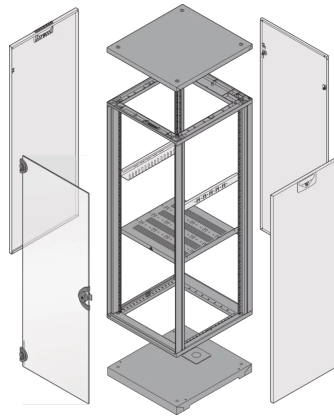

28230-332 NOVASTAR CABINET FRAME, HEAVY-DUTY, 38 U 553W 500D

**KEY FEATURES**

Static load-carrying capacity 400 kg

19" plane - 60 mm at front, 60 mm at rear

Al profile, RAL-7021, incl.-grounding

## PRODUCT ATTRIBUTES

---

Product Type: Cabinet/Rack Frame

Product Family: Novastar

Type: Heavy Duty

Frame Material: Aluminum

Color: Black Grey

Color Code: RAL 7021

Rack Height: 38 U

Height: 1745 mm

Width: 553 mm

Depth: 500 mm

Static Load: 400 kg

## ADDITIONAL PRODUCT DETAILS

---

Aesthetic aluminum die-cast frame with 400 kg static load capacity. Aluminum extruded 19" upright bolted onto the frames.

Please order doors, rear panels, side panels, top cover assemblies, plinths, floors, shelves, slide rails and castors or adjustable feet separately.