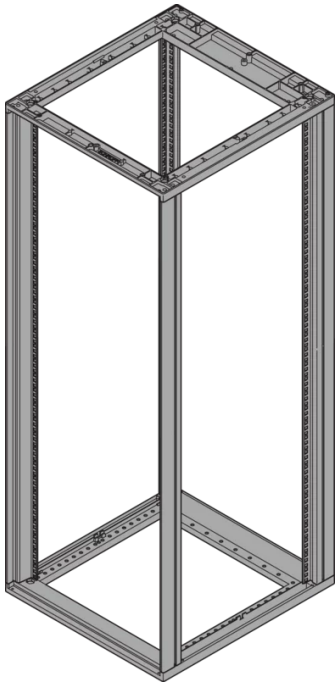

28230-332 NOVASTAR CABINET FRAME, HEAVY-DUTY, 38 U 553W 500D

**KEY FEATURES**

Static load-carrying capacity 400 kg

19" plane - 60 mm at front, 60 mm at rear

Al profile, RAL-7021, incl.-grounding

Rack Height: 38 U

Height: 1745 mm

Width: 553 mm

Depth: 500 mm

Static Load: 400 kg

## ADDITIONAL PRODUCT DETAILS

---

Aesthetic aluminum die-cast frame with 400 kg static load capacity. Aluminum extruded 19" upright bolted onto the frames.

Please order doors, rear panels, side panels, top cover assemblies, plinths, floors, shelves, slide rails and castors or adjustable feet separately.