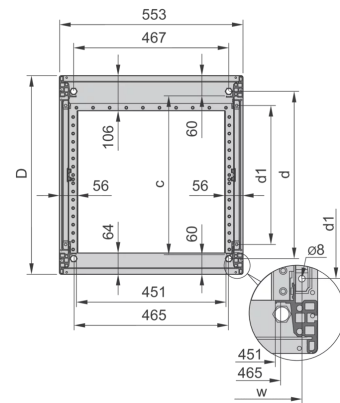

28230-332 NOVASTAR CABINET FRAME, HEAVY-DUTY, 38 U 553W 500D

**KEY FEATURES**

Static load-carrying capacity 400 kg

19" plane - 60 mm at front, 60 mm at rear

Al profile, RAL-7021, incl.-grounding

Rack Height: 38 U

Height: 1745 mm

Width: 553 mm

Depth: 500 mm

Static Load: 400 kg

## ADDITIONAL PRODUCT DETAILS

---

Aesthetic aluminum die-cast frame with 400 kg static load capacity. Aluminum extruded 19" upright bolted onto the frames.

Please order doors, rear panels, side panels, top cover assemblies, plinths, floors, shelves, slide rails and castors or adjustable feet separately.