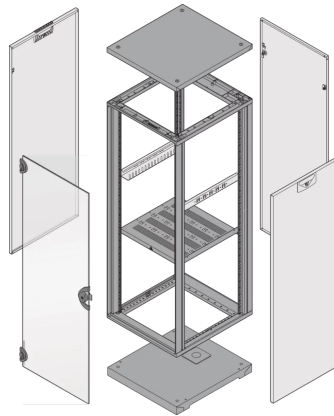

28230-341 NOVASTAR CABINET FRAME, HEAVY-DUTY, 47 U 553W 500D

KEY FEATURES

Static load-carrying capacity 400 kg

19" plane - 60 mm at front, 60 mm at rear

Al profile, RAL-7021, incl.-grounding

PRODUCT ATTRIBUTES

Product Type: Cabinet/Rack Frame

Product Family: Novastar

Type: Heavy Duty

Frame Material: Aluminum

Color: Black Grey

Color Code: RAL 7021

Rack Height: 47 U

Height: 2145 mm

Width: 553 mm

Depth: 500 mm

Static Load: 400 kg

ADDITIONAL PRODUCT DETAILS

Aesthetic aluminum die-cast frame with 400 kg static load capacity. Aluminum extruded 19" upright bolted onto the frames.

Please order doors, rear panels, side panels, top cover assemblies, plinths, floors, shelves, slide rails and castors or adjustable feet separately.