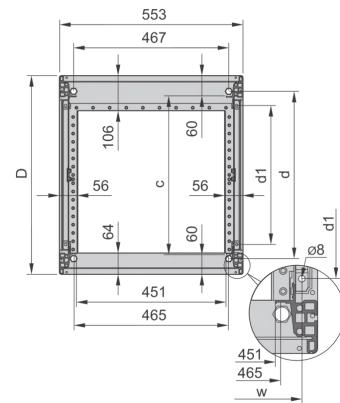

28230-341 NOVASTAR CABINET FRAME, HEAVY-DUTY, 47 U 553W 500D

KEY FEATURES

Static load-carrying capacity 400 kg

19" plane - 60 mm at front, 60 mm at rear

Al profile, RAL-7021, incl.-grounding

PRODUCT ATTRIBUTES

Product Type: Cabinet/Rack Frame

Product Family: Novastar

Type: Heavy Duty

Frame Material: Aluminum

Color: Black Grey

Color Code: RAL 7021

Rack Height: 47 U

Height: 2145 mm

Width: 553 mm

Depth: 500 mm

Static Load: 400 kg

ADDITIONAL PRODUCT DETAILS

Aesthetic aluminum die-cast frame with 400 kg static load capacity. Aluminum extruded 19" upright bolted onto the frames.

Please order doors, rear panels, side panels, top cover assemblies, plinths, floors, shelves, slide rails and castors or adjustable feet separately.