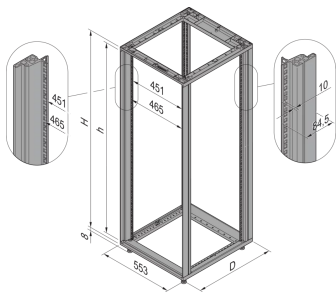

28230-341 NOVASTAR CABINET FRAME, HEAVY-DUTY, 47 U 553W 500D

KEY FEATURES

Static load-carrying capacity 400 kg

19" plane - 60 mm at front, 60 mm at rear

Al profile, RAL-7021, incl.-grounding

PRODUCT ATTRIBUTES

Product Type: Cabinet/Rack Frame

Product Family: Novastar

Type: Heavy Duty

Frame Material: Aluminum

Color: Black Grey

Color Code: RAL 7021

Rack Height: 47 U

Height: 2145 mm

Width: 553 mm

Depth: 500 mm

Static Load: 400 kg

ADDITIONAL PRODUCT DETAILS

Aesthetic aluminum die-cast frame with 400 kg static load capacity. Aluminum extruded 19" upright bolted onto the frames.

Please order doors, rear panels, side panels, top cover assemblies, plinths, floors, shelves, slide rails and castors or adjustable feet separately.