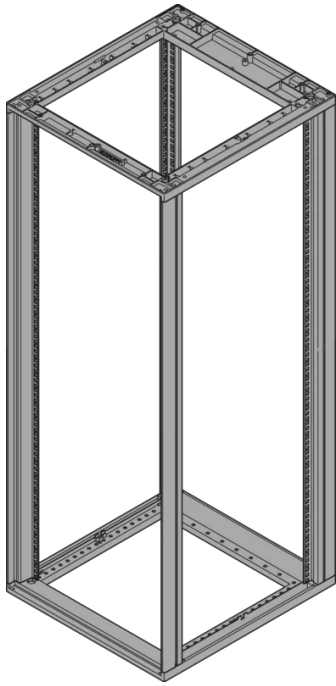

28230-341 NOVASTAR CABINET FRAME, HEAVY-DUTY, 47 U 553W 500D

KEY FEATURES

Static load-carrying capacity 400 kg

19" plane - 60 mm at front, 60 mm at rear

Al profile, RAL-7021, incl.-grounding

PRODUCT ATTRIBUTES

Product Type: Cabinet/Rack Frame

Product Family: Novastar

Type: Heavy Duty

Frame Material: Aluminum

Color: Black Grey

Color Code: RAL 7021

Rack Height: 47 U

Height: 2145 mm

Width: 553 mm

Depth: 500 mm

Static Load: 400 kg

ADDITIONAL PRODUCT DETAILS

Aesthetic aluminum die-cast frame with 400 kg static load capacity. Aluminum extruded 19" upright bolted onto the frames.

Please order doors, rear panels, side panels, top cover assemblies, plinths, floors, shelves, slide rails and castors or adjustable feet separately.