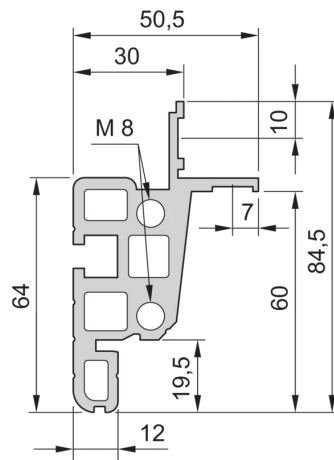

28230-341 NOVASTAR CABINET FRAME, HEAVY-DUTY, 47 U 553W 500D

KEY FEATURES

Static load-carrying capacity 400 kg

19" plane - 60 mm at front, 60 mm at rear

Al profile, RAL-7021, incl.-grounding

PRODUCT ATTRIBUTES

Product Type: Cabinet/Rack Frame

Product Family: Novastar

Type: Heavy Duty

Frame Material: Aluminum

Color: Black Grey

Color Code: RAL 7021

Rack Height: 47 U

Height: 2145 mm

Width: 553 mm

Depth: 500 mm

Static Load: 400 kg

ADDITIONAL PRODUCT DETAILS

Aesthetic aluminum die-cast frame with 400 kg static load capacity. Aluminum extruded 19" upright bolted onto the frames.

Please order doors, rear panels, side panels, top cover assemblies, plinths, floors, shelves, slide rails and castors or adjustable feet separately.