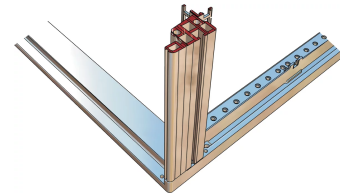

28230-341 NOVASTAR CABINET FRAME, HEAVY-DUTY, 47 U 553W 500D

KEY FEATURES

Static load-carrying capacity 400 kg

19" plane - 60 mm at front, 60 mm at rear

Al profile, RAL-7021, incl.-grounding

PRODUCT ATTRIBUTES

Product Type: Cabinet/Rack Frame

Product Family: Novastar

Type: Heavy Duty

Frame Material: Aluminum

Color: Black Grey

Color Code: RAL 7021

Rack Height: 47 U

Height: 2145 mm

Width: 553 mm

Depth: 500 mm

Static Load: 400 kg

ADDITIONAL PRODUCT DETAILS

Aesthetic aluminum die-cast frame with 400 kg static load capacity. Aluminum extruded 19" upright bolted onto the frames.

Please order doors, rear panels, side panels, top cover assemblies, plinths, floors, shelves, slide rails and castors or adjustable feet separately.