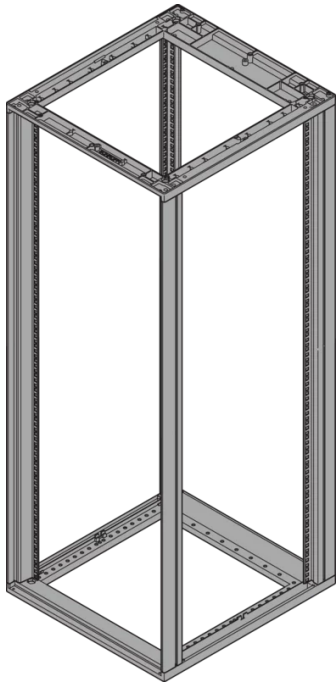

28230-379 NOVASTAR CABINET FRAME, HEAVY-DUTY, 25 U 553W 600D

**KEY FEATURES**

Static load-carrying capacity 400 kg

19" plane - 60 mm at front, 60 mm at rear

Al profile, RAL-7021, incl.-grounding

Rack Height: 25 U

Height: 1167 mm

Width: 553 mm

Depth: 600 mm

Static Load: 400 kg

## ADDITIONAL PRODUCT DETAILS

---

Aesthetic aluminum die-cast frame with 400 kg static load capacity. Aluminum extruded 19" upright bolted onto the frames.

Please order doors, rear panels, side panels, top cover assemblies, plinths, floors, shelves, slide rails and castors or adjustable feet separately.