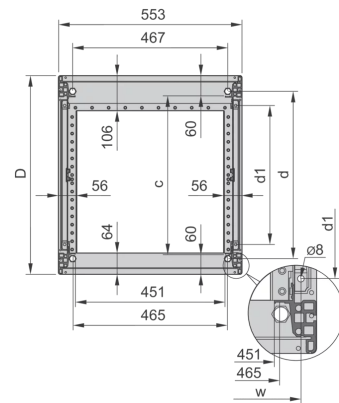

28230-379 NOVASTAR CABINET FRAME, HEAVY-DUTY, 25 U 553W 600D

**KEY FEATURES**

Static load-carrying capacity 400 kg

19" plane - 60 mm at front, 60 mm at rear

Al profile, RAL-7021, incl.-grounding

Rack Height: 25 U

Height: 1167 mm

Width: 553 mm

Depth: 600 mm

Static Load: 400 kg

## ADDITIONAL PRODUCT DETAILS

---

Aesthetic aluminum die-cast frame with 400 kg static load capacity. Aluminum extruded 19" upright bolted onto the frames.

Please order doors, rear panels, side panels, top cover assemblies, plinths, floors, shelves, slide rails and castors or adjustable feet separately.