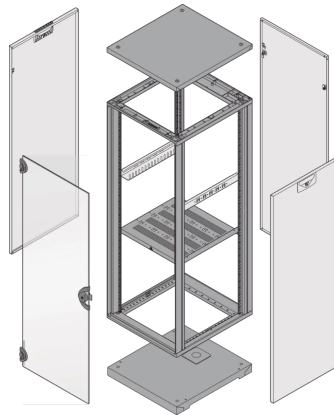

28230-379 NOVASTAR CABINET FRAME, HEAVY-DUTY, 25 U 553W 600D

**KEY FEATURES**

Static load-carrying capacity 400 kg

19" plane - 60 mm at front, 60 mm at rear

Al profile, RAL-7021, incl.-grounding

## PRODUCT ATTRIBUTES

---

Product Type: Cabinet/Rack Frame

Product Family: Novastar

Type: Heavy Duty

Frame Material: Aluminum

Color: Black Grey

Color Code: RAL 7021

Rack Height: 25 U

Height: 1167 mm

Width: 553 mm

Depth: 600 mm

Static Load: 400 kg

## ADDITIONAL PRODUCT DETAILS

---

Aesthetic aluminum die-cast frame with 400 kg static load capacity. Aluminum extruded 19" upright bolted onto the frames.

Please order doors, rear panels, side panels, top cover assemblies, plinths, floors, shelves, slide rails and castors or adjustable feet separately.