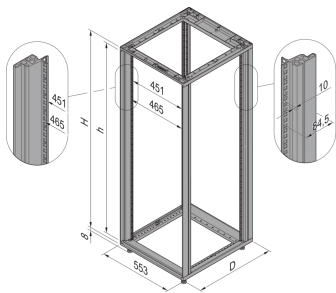

28230-379 NOVASTAR CABINET FRAME, HEAVY-DUTY, 25 U 553W 600D

**KEY FEATURES**

Static load-carrying capacity 400 kg

19" plane - 60 mm at front, 60 mm at rear

Al profile, RAL-7021, incl.-grounding

Rack Height: 25 U

Height: 1167 mm

Width: 553 mm

Depth: 600 mm

Static Load: 400 kg

## ADDITIONAL PRODUCT DETAILS

---

Aesthetic aluminum die-cast frame with 400 kg static load capacity. Aluminum extruded 19" upright bolted onto the frames.

Please order doors, rear panels, side panels, top cover assemblies, plinths, floors, shelves, slide rails and castors or adjustable feet separately.