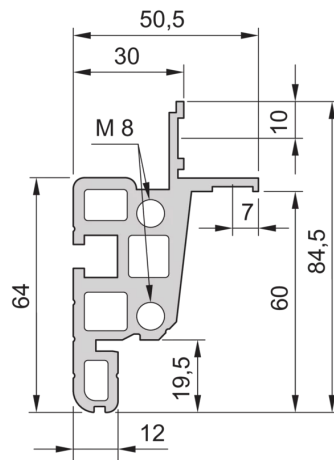

28230-379 NOVASTAR CABINET FRAME, HEAVY-DUTY, 25 U 553W 600D

**KEY FEATURES**

Static load-carrying capacity 400 kg

19" plane - 60 mm at front, 60 mm at rear

Al profile, RAL-7021, incl.-grounding

Rack Height: 25 U

Height: 1167 mm

Width: 553 mm

Depth: 600 mm

Static Load: 400 kg

## ADDITIONAL PRODUCT DETAILS

---

Aesthetic aluminum die-cast frame with 400 kg static load capacity. Aluminum extruded 19" upright bolted onto the frames.

Please order doors, rear panels, side panels, top cover assemblies, plinths, floors, shelves, slide rails and castors or adjustable feet separately.