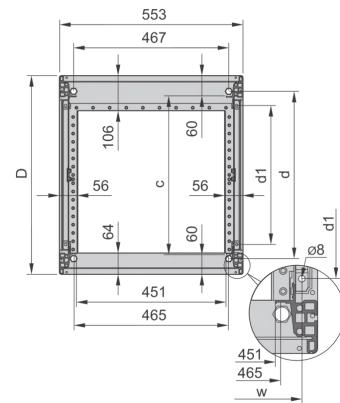

28230-401 NOVASTAR CABINET FRAME, HEAVY-DUTY, 47 U 553W 600D

**KEY FEATURES**

Static load-carrying capacity 400 kg

19" plane - 60 mm at front, 60 mm at rear

Al profile, RAL-7021, incl.-grounding

Rack Height: 47 U

Height: 2145 mm

Width: 553 mm

Depth: 600 mm

Static Load: 400 kg

## ADDITIONAL PRODUCT DETAILS

---

Aesthetic aluminum die-cast frame with 400 kg static load capacity. Aluminum extruded 19" upright bolted onto the frames.

Please order doors, rear panels, side panels, top cover assemblies, plinths, floors, shelves, slide rails and castors or adjustable feet separately.