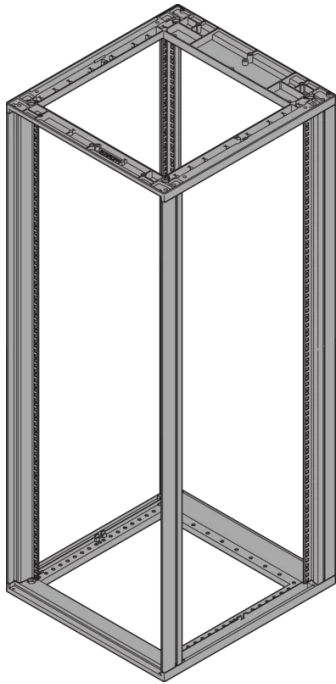

28230-401 NOVASTAR CABINET FRAME, HEAVY-DUTY, 47 U 553W 600D

**KEY FEATURES**

Static load-carrying capacity 400 kg

19" plane - 60 mm at front, 60 mm at rear

Al profile, RAL-7021, incl.-grounding

Rack Height: 47 U

Height: 2145 mm

Width: 553 mm

Depth: 600 mm

Static Load: 400 kg

## ADDITIONAL PRODUCT DETAILS

---

Aesthetic aluminum die-cast frame with 400 kg static load capacity. Aluminum extruded 19" upright bolted onto the frames.

Please order doors, rear panels, side panels, top cover assemblies, plinths, floors, shelves, slide rails and castors or adjustable feet separately.