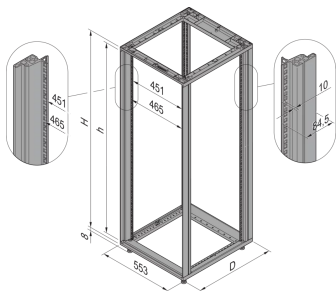

28230-401 NOVASTAR CABINET FRAME, HEAVY-DUTY, 47 U 553W 600D

**KEY FEATURES**

Static load-carrying capacity 400 kg

19" plane - 60 mm at front, 60 mm at rear

Al profile, RAL-7021, incl.-grounding

Rack Height: 47 U

Height: 2145 mm

Width: 553 mm

Depth: 600 mm

Static Load: 400 kg

## ADDITIONAL PRODUCT DETAILS

---

Aesthetic aluminum die-cast frame with 400 kg static load capacity. Aluminum extruded 19" upright bolted onto the frames.

Please order doors, rear panels, side panels, top cover assemblies, plinths, floors, shelves, slide rails and castors or adjustable feet separately.