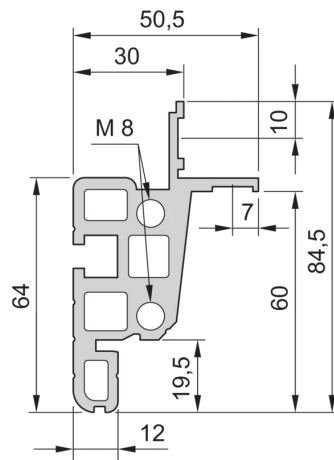

28230-401 NOVASTAR CABINET FRAME, HEAVY-DUTY, 47 U 553W 600D

**KEY FEATURES**

Static load-carrying capacity 400 kg

19" plane - 60 mm at front, 60 mm at rear

Al profile, RAL-7021, incl.-grounding

Rack Height: 47 U

Height: 2145 mm

Width: 553 mm

Depth: 600 mm

Static Load: 400 kg

## ADDITIONAL PRODUCT DETAILS

---

Aesthetic aluminum die-cast frame with 400 kg static load capacity. Aluminum extruded 19" upright bolted onto the frames.

Please order doors, rear panels, side panels, top cover assemblies, plinths, floors, shelves, slide rails and castors or adjustable feet separately.