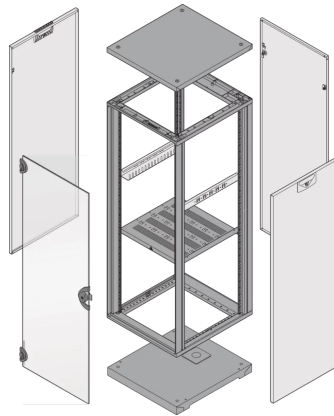

28230-401 NOVASTAR CABINET FRAME, HEAVY-DUTY, 47 U 553W 600D

**KEY FEATURES**

Static load-carrying capacity 400 kg

19" plane - 60 mm at front, 60 mm at rear

Al profile, RAL-7021, incl.-grounding

## PRODUCT ATTRIBUTES

---

Product Type: Cabinet/Rack Frame

Product Family: Novastar

Type: Heavy Duty

Frame Material: Aluminum

Color: Black Grey

Color Code: RAL 7021

Rack Height: 47 U

Height: 2145 mm

Width: 553 mm

Depth: 600 mm

Static Load: 400 kg

## ADDITIONAL PRODUCT DETAILS

---

Aesthetic aluminum die-cast frame with 400 kg static load capacity. Aluminum extruded 19" upright bolted onto the frames.

Please order doors, rear panels, side panels, top cover assemblies, plinths, floors, shelves, slide rails and castors or adjustable feet separately.