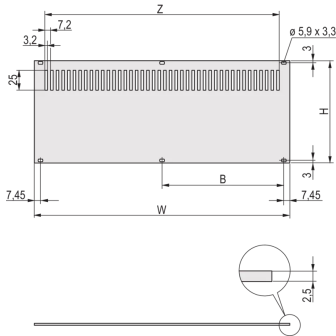

**30849-010 REAR PANEL, PERFORATED, UNSHIELDED, FOR RATIOACPRO AND PROPACPRO, 6 U, 28 HP**

**KEY FEATURES**

Rear panel, Al, 2.5 mm, front: anodized, rear: conductive; unshielded

Enables mounting on horizontal rails

For Mounting on Horizontal Rails

**PRODUCT ATTRIBUTES**

Product Type: Side Panel

Product Family: RatiopacPRO; RatiopacPRO AIR

Type: Rear Panel

Rack Height: 6 U

Rack Width: 28 HP

Material: Aluminum

Package Quantity: 5

Height: 245.7 mm

Width: 141.9 mm

**ADDITIONAL PRODUCT DETAILS**

The perforated rear panel, Al, 2.5 mm is unshielded. The rear side is conductive.

**North America**

All locations  
+1.763.422.2661  
Chat with us:  
[schroff.nvent.com](https://schroff.nvent.com)