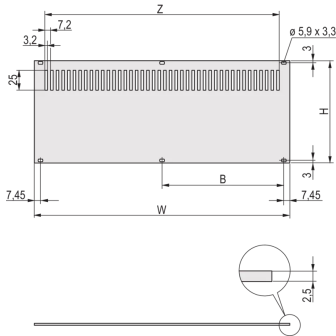

30849-023 REAR PANEL, PERFORATED, UNSHIELDED, FOR RATIOACPRO AND PROPACPRO, 3 U, 84 HP

KEY FEATURES

Rear panel, Al, 2.5 mm, front: anodized, rear: conductive; unshielded

Enables mounting on horizontal rails

For Mounting on Horizontal Rails

PRODUCT ATTRIBUTES

Product Type: Side Panel

Product Family: RatiopacPRO; RatiopacPRO AIR

Type: Rear Panel

Rack Height: 3 U

Rack Width: 84 HP

Material: Aluminum

Package Quantity: 1

Height: 112.35 mm

Width: 426.4 mm

ADDITIONAL PRODUCT DETAILS

The perforated rear panel, Al, 2.5 mm is unshielded. The rear side is conductive.