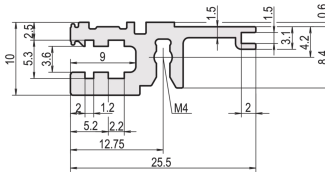

34560-020 HORIZONTAL RAIL, FRONT, TYPE L-OD, LIGHT, WITHOUT LIP, 20 HP

Combinations of horizontal rails and side panels

“+” = can be combined, “-” = combination not recommended

Horizontal rail	-	+	+	+
Horizontal rail	+	+	+	+
Horizontal rail	+	+	-	-
Horizontal rail	-	-	-	-
Side panel	Light L	Flashed F	Strong S	Angled A

For dimensions

KEY FEATURES

For installation behind full-width front panel

< 28 HP not to print

Without lip (L-OD)

Aluminum extrusion, anodized finish, conductive contact surface

PRODUCT ATTRIBUTES

Product Type: Horizontal Rail

Product Family: EuropacPRO; RatiopacPRO; RatiopacPRO AIR; CompacPRO; PropacPRO

Type: Light, OD

Rack Width: 20 HP

Length: 106.68 mm

Package Quantity: 1

ADDITIONAL PRODUCT DETAILS

The horizontal rail without a lip enable the use of a setups such as a 6 U front panel for a subrack which is split into 2 x 3 U.