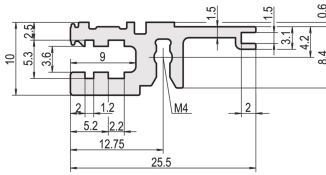

# 34560-040 HORIZONTAL RAIL, FRONT, TYPE L-OD, LIGHT, WITHOUT LIP, 40 HP

Combinations of horizontal rails and side panels

\*+ = can be combined, - = combination not recommended

Horizontal rail	-	+	+	+
Horizontal rail	+	+	+	+
Horizontal rail	+	+	+	+
Horizontal rail	+	+	-	-
Horizontal rail	+	+	-	-
Horizontal rail	+	+	-	-
Horizontal rail	+	+	-	-
Horizontal rail	+	+	-	-

## PRODUCT ATTRIBUTES

Product Type: Horizontal Rail

Product Family: EuropacPRO; RatiopacPRO; RatiopacPRO AIR; CompacPRO; PropacPRO

Type: Light, OD

Rack Width: 40 HP

Length: 208.28 mm

Package Quantity: 1