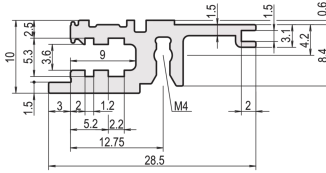

## 34560-184 HORIZONTAL RAIL, FRONT, TYPE L-KD, LIGHT, SHORT LIP, 84 HP

Combinations of horizontal rails and side panels

|                 | "4" can be combined. |   | "4" combination not recommended |   |
|-----------------|----------------------|---|---------------------------------|---|
| Horizontal rail | -                    | + | +                               | + |
| Horizontal rail | +                    | + | +                               | + |
| Horizontal rail | +                    | + | +                               | + |
| Horizontal rail | +                    | + | -                               | - |
| Horizontal rail | +                    | + | -                               | - |
| Horizontal rail | +                    | + | -                               | - |

Horizontal rail: light, KD, 84 HP

Side panel: light, KD, 84 HP

### PRODUCT ATTRIBUTES

- Product Type: Horizontal Rail
- Product Family: EuropacPRO; RatiopacPRO; RatiopacPRO AIR; CompacPRO; PropacPRO
- Type: Light, KD
- Rack Width: 84 HP
- Length: 431.8 mm
- Package Quantity: 1

### ADDITIONAL PRODUCT DETAILS

The horizontal rail with a short lip makes a clean design to the assembled front panel.

Delivery is in standard pack multiples. Pricing is per individual item.

Please take into consideration that deliveries may be carried out in the stated SPQs (SPQ, e.g. 5 pieces, 10 pieces, 50 pieces, etc.). Differing order quantities (e.g. 2 pieces) may be changed to the next possible delivery quantity = Standard Pack Quantity.