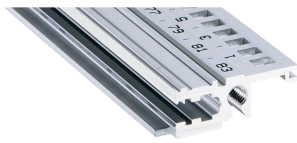

## 34560-184 HORIZONTAL RAIL, FRONT, TYPE L-KD, LIGHT, SHORT LIP, 84 HP

Combinations of horizontal rails and side panels

|                 | "4" can be combined. |   | "4" combination not recommended |   |
|-----------------|----------------------|---|---------------------------------|---|
| Horizontal rail | -                    | + | +                               | + |
| Horizontal rail | +                    | + | +                               | + |
| Horizontal rail | +                    | + | +                               | + |
| Horizontal rail | +                    | + | -                               | - |
| Horizontal rail | +                    | + | -                               | - |
| Horizontal rail | +                    | + | -                               | - |

Horizontal rail: light, KD, 84 HP

Side panel: light, KD, 84 HP

### KEY FEATURES

- Standard rail at the front
- Installation at top and bottom
- Short lip (L-KD)
- < 28 HP not to print
- Aluminum extrusion, anodized finish, conductive contact surface

### ADDITIONAL PRODUCT DETAILS

The horizontal rail with a short lip makes a clean design to the assembled front panel.

Delivery is in standard pack multiples. Pricing is per individual item.

Please take into consideration that deliveries may be carried out in the stated SPQs (SPQ, e.g. 5 pieces, 10 pieces, 50 pieces, etc.). Differing order quantities (e.g. 2 pieces) may be changed to the next possible delivery quantity = Standard Pack Quantity.