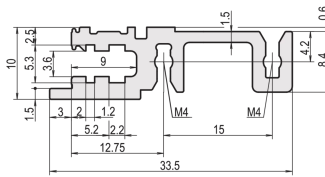

34560-242 HORIZONTAL RAIL FRONT, TYPE H-KD, HEAVY, SHORT LIP, 42 HP

Combinations of horizontal rails and side panels

	+HP = can be combined.		-HP = combination not recommended	
Horizontal rail	-	+	+	+
Horizontal rail	+	+	+	+
Horizontal rail	+	+	+	+
Horizontal rail	+	+	-	-
Horizontal rail	+	+	-	-
Horizontal rail	+	+	-	-

KEY FEATURES

- Installation at top and bottom
- Short lip (H-KD)
- Aluminum extrusion, anodized finish, conductive contact surface

PRODUCT ATTRIBUTES

- Product Type: Horizontal Rail
- Product Family: EuropacPRO; RatiopacPRO; RatiopacPRO AIR; CompacPRO; PropacPRO
- Type: Heavy, KD
- Rack Width: 42 HP
- Length: 218.44 mm
- Package Quantity: 1

ADDITIONAL PRODUCT DETAILS

Aluminum extrusion horizontal rail of the type H-KD (H-KD = Heavy, Short Lip) with a anodized surface and conductive contact surface. Printed HP markings for a quick optical positioning of the guide rails. Suitable for RatiopacPRO/-AIR and EuropacPRO/-rugged).