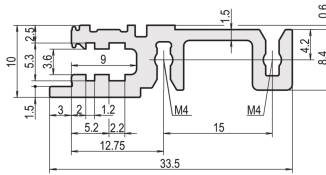

34560-263 HORIZONTAL RAIL FRONT, TYPE H-KD, HEAVY, SHORT LIP, 63 HP

Combinations of horizontal rails and side panels

	Horizontal rail	Horizontal rail	Horizontal rail	Horizontal rail
Horizontal rail	-	+	+	+
Horizontal rail	+	+	+	+
Horizontal rail	+	+	-	-
Horizontal rail	+	+	-	-

Legend: "+" = can be combined, "-" = combination not recommended

Horizontal rail options: Light 1.1, Rugged 2.1, Rugged 2.2, Rugged 2.3, Rugged 2.4

KEY FEATURES

Installation at top and bottom

Short lip (H-KD)

Rack Width: 63 HP

Length: 325.12 mm

Package Quantity: 1

ADDITIONAL PRODUCT DETAILS

Aluminum extrusion horizontal rail of the type H-KD (H-KD = Heavy, Short Lip) with a anodized surface and conductive contact surface. Printed HP markings for a quick optical positioning of the guide rails. Suitable for RatiopacPRO/-AIR and EuropacPRO/-rugged).