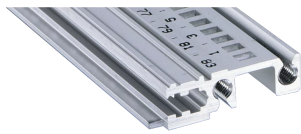

34560-263 HORIZONTAL RAIL FRONT, TYPE H-KD, HEAVY, SHORT LIP, 63 HP

Combinations of horizontal rails and side panels

	Horizontal rail	Horizontal rail	Horizontal rail	Horizontal rail
Horizontal rail	-	+	+	+
Horizontal rail	+	+	+	+
Horizontal rail	+	+	-	-
Horizontal rail	+	+	-	-

Legend: "+" = can be combined, "-" = combination not recommended

Horizontal rail options: Light 1.1, Rugged 2.1, Rugged 2.2, Rugged 2.3, Rugged 2.4

KEY FEATURES

Installation at top and bottom

Short lip (H-KD)

Aluminum extrusion, anodized finish, conductive contact surface

PRODUCT ATTRIBUTES

Product Type: Horizontal Rail

Product Family: EuropacPRO; RatiopacPRO; RatiopacPRO AIR; CompacPRO; PropacPRO

Type: Heavy, KD

Rack Width: 63 HP

Length: 325.12 mm

Package Quantity: 1

ADDITIONAL PRODUCT DETAILS

Aluminum extrusion horizontal rail of the type H-KD (H-KD = Heavy, Short Lip) with a anodized surface and conductive contact surface. Printed HP markings for a quick optical positioning of the guide rails. Suitable for RatiopacPRO/-AIR and EuropacPRO/-rugged).