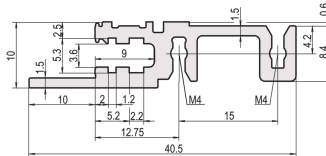

# 34560-340 HORIZONTAL RAIL, FRONT, TYPE H-LD, HEAVY, LONG LIP, FOR IEEE APPLICATION, 40 HP

Combinations of horizontal rails and side panels

\*+\* = can be combined, \*\* = combination not recommended

	Horizontal rail	Panel 1	Panel 2	Panel 3	Panel 4
Panel 1	-	+	+	+	+
Panel 2	+	+	+	+	+
Panel 3	+	+	+	-	-
Panel 4	+	+	+	-	-

Horizontal rail: 34560-340  
Panel 1: 34560-340  
Panel 2: 34560-340  
Panel 3: 34560-340  
Panel 4: 34560-340

## KEY FEATURES

For plug-in units with IEEE handle

Long lip (H-LD)

Installation at top and bottom

For CPCI and VME64x systems

Aluminum extrusion, anodized finish, conductive contact surface

## ADDITIONAL PRODUCT DETAILS

The horizontal rail with a long lip enables the use of IEEE insertion / extraction handles.

Delivery is in standard pack multiples. Pricing is per individual item.

Please take into consideration that deliveries may be carried out in the stated SPQs (SPQ, e.g. 5 pieces, 10 pieces, 50 pieces, etc.). Differing order quantities (e.g. 2 pieces) may be changed to the next possible delivery quantity = Standard Pack Quantity.