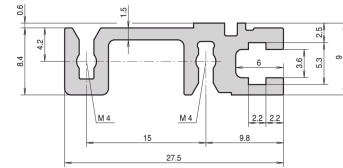

34560-520 HORIZONTAL RAIL, REAR, TYPE H-ST, HEAVY, STANDARD, 20 HP

Combinations of horizontal rails and side panels

	"H" can be combined.		"S" combinations not recommended	
Rugged H	-	+	+	+
Heavy H	+	+	+	+
Light H	+	+	-	-
Horizontal rail	+	+	-	-
Side panel	Light H	Heavy H	Rugged H	

Green box: Not recommended

KEY FEATURES

For indirect backplane mounting with insulation strip

Standard where mechanical demands are high (H-ST)

Mounting top and bottom

< 28 HP not printed

Aluminum extrusion, anodized finish, conductive contact surface, with HP markings

PRODUCT ATTRIBUTES

Product Type: Horizontal Rail

Product Family: EuropacPRO; RatiopacPRO; RatiopacPRO AIR; CompacPRO; PropacPRO

Type: Heavy, ST

Rack Width: 20 HP

Length: 106.68 mm

Package Quantity: 1

ADDITIONAL PRODUCT DETAILS