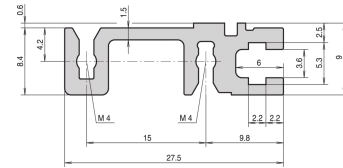

34560-542 HORIZONTAL RAIL, REAR, TYPE H-ST, HEAVY, STANDARD, 42 HP

Combinations of horizontal rails and side panels

	"H" can be combined.		"H" combinations not recommended	
Rugged H	-	+	+	+
Heavy H	+	+	+	+
Light H	+	+	-	-
Horizontal rail	+	+	-	-
Side panel	Light H	Heavy H	Rugged H	

Green = Recommended

KEY FEATURES

For indirect backplane mounting with insulation strip

Standard where mechanical demands are high (H-ST)

Mounting top and bottom

< 28 HP not printed

Aluminum extrusion, anodized finish, conductive contact surface, with HP markings

PRODUCT ATTRIBUTES

Product Type: Horizontal Rail

Product Family: EuropacPRO; RatiopacPRO; RatiopacPRO AIR; CompacPRO; PropacPRO

Type: Heavy, ST

Rack Width: 42 HP

Length: 218.44 mm

Package Quantity: 1

ADDITIONAL PRODUCT DETAILS