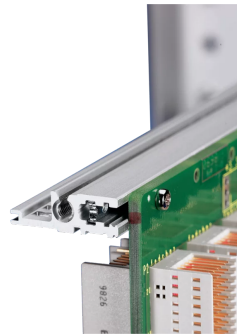

## 34560-628 HORIZONTAL RAIL, REAR, TYPE L-VT, LIGHT, 28 HP

Combinations of horizontal rails and side panels

⊕ = can be combined, ⊖ = combination not recommended

Vertical rail	-	+	+	+	⊖ (not supported)
Vertical rail	+	⊖ (not supported for Commodity)	⊖ (not supported for Commodity)	⊖ (not supported for Commodity)	+
Vertical rail	+	+	+	+	+
Horizontal rail	+	+	+	-	-
Side panel	Light 1.1	Standard 1.1	Heavy 1.1	Propac 1.1	

### KEY FEATURES

For direct backplane mounting

Recessed installation for low mechanical demands (L-VT)

Mounting top and bottom

Aluminum extrusion, anodized finish, conductive contact surface