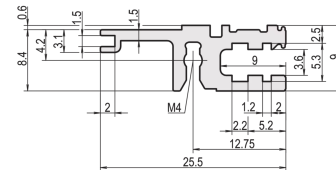

## 34560-628 HORIZONTAL RAIL, REAR, TYPE L-VT, LIGHT, 28 HP

Combinations of horizontal rails and side panels

⊕ = can be combined, ⊖ = combination not recommended

Vertical rail	-	+	+	+	⊖ (not supported)
Vertical rail	+	⊖ (not supported for Commodity)	⊖ (not supported for Commodity)	⊖ (not supported for Commodity)	+
Vertical rail	+	+	+	+	+
Horizontal rail	+	+	+	-	-
Side panel	Light 1.1	Standard 1.1	Heavy 1.1	Propac 1.1	

### PRODUCT ATTRIBUTES

Product Type: Horizontal Rail

Product Family: EuropacPRO; RatiopacPRO; RatiopacPRO AIR; CompacPRO; PropacPRO

Type: Light, VT

Rack Width: 28 HP

Length: 147.32 mm

Package Quantity: 1

## ADDITIONAL PRODUCT DETAILS

---

The horizontal rail, type VT enables the direct assembly of a backplane.

Delivery is in standard pack multiples. Pricing is per individual item.

Please take into consideration that deliveries may be carried out in the stated SPQs (SPQ, e.g. 5 pieces, 10 pieces, 50 pieces, etc.). Differing order quantities (e.g. 2 pieces) may be changed to the next possible delivery quantity = Standard Pack Quantity.