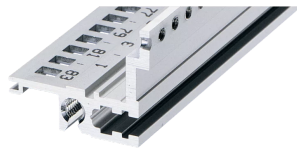

# 34560-820 HORIZONTAL RAIL, REAR, TYPE L-MZ, LIGHT, WITH Z-RAIL, 20 HP

Combinations of horizontal rails and side panels

\*/\* = can be combined, \*\* = combination not recommended

PropacPRO	-	+	+	+	not supported
RatiopacPRO	+	+	+	+	+
RatiopacPRO AIR	+	+	+	+	+
Horizontal rail	+	+	-	-	-
Side panel	Light L	Standard L	Heavy L	PropacPRO	PropacPRO

## KEY FEATURES

For directly mounting connectors complying with EN-60603 (DIN-41612)

With Z-rail for low mechanical load (L-MZ)

Aluminum extrusion, anodized finish, conductive contact surface

## ADDITIONAL PRODUCT DETAILS

---

The horizontal rail, type light with MZ enables the use of DIN connectors. The connectors are in accordance with EN 60603-2.

Delivery is in standard pack multiples. Pricing is per individual item.