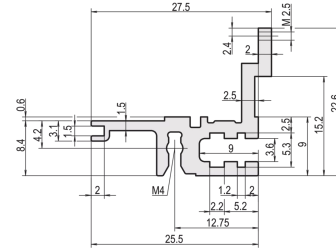

# 34560-820 HORIZONTAL RAIL, REAR, TYPE L-MZ, LIGHT, WITH Z-RAIL, 20 HP

Combinations of horizontal rails and side panels

\*/\* = can be combined, \*\* = combination not recommended

PropacPRO	-	+	+	+	not supported
RatiopacPRO	+	+	+	+	+
RatiopacPRO AIR	+	+	+	+	+
Horizontal rail	+	+	-	-	-
Side panel	Light L	Standard L	Heavy L	PropacPRO	PropacPRO

## KEY FEATURES

For directly mounting connectors complying with EN-60603 (DIN-41612)

With Z-rail for low mechanical load (L-MZ)

Aluminum extrusion, anodized finish, conductive contact surface

## PRODUCT ATTRIBUTES

Product Type: Horizontal Rail

Product Family: EuropacPRO; RatiopacPRO; RatiopacPRO AIR; CompacPRO; PropacPRO

Type: Light, MZ

Rack Width: 20 HP

Length: 106.68 mm

Package Quantity: 1