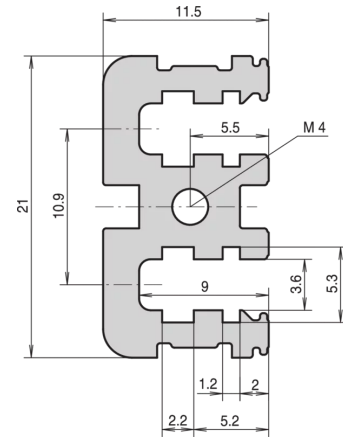

## 34561-142 HORIZONTAL RAIL, REAR, CENTER, TYPE VT, 42 HP

Combinations of horizontal rails and side panels

\*+/- can be combined, +/- combinations not recommended

 RatiopacPRO	-	+	+	+
 RatiopacPRO AIR	+	+	+	+
 CompacPRO	+	+	-	-
 PropacPRO	+	+	-	-
 Light 1.0				
 Flexibar F				
 Vary 1.0				
 Rugged 1.0				

### PRODUCT ATTRIBUTES

Product Type: Horizontal Rail

Product Family: EuropacPRO; RatiopacPRO; RatiopacPRO AIR; CompacPRO; PropacPRO

Type: Type VT

Rack Width: 42 HP

Length: 218.44 mm

Package Quantity: 1

## ADDITIONAL PRODUCT DETAILS

---

The horizontal rail, center, type VT enables direct assembly of a backplane.

Delivery is in standard pack multiples. Pricing is per individual item.

Please take into consideration that deliveries may be carried out in the stated SPQs (SPQ, e.g. 5 pieces, 10 pieces, 50 pieces, etc.). Differing order quantities (e.g. 2 pieces) may be changed to the next possible delivery quantity = Standard Pack Quantity.