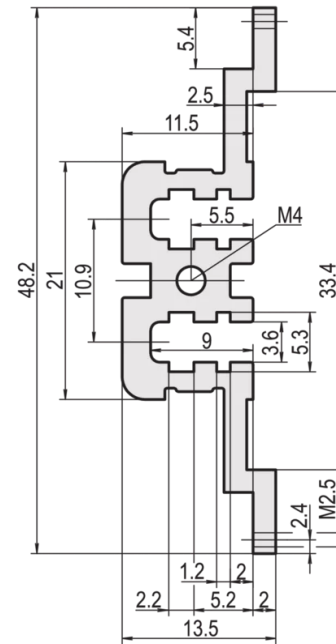

# 34561-240 HORIZONTAL RAIL, REAR, CENTER, TYPE MZ, WITH Z-RAIL, 40 HP

Combinations of horizontal rails and side panels

“+” = can be combined, “-” = combination not recommended

Horizontal rail	-	+	+	+	+
Horizontal rail	+	+	+	+	+
Horizontal rail	+	+	-	-	-
Horizontal rail	+	+	-	-	-
Side panel	+	+	-	-	-
	Panel 1.1	Panel 1.2	Panel 1.3	Panel 1.4	Panel 1.5

## PRODUCT ATTRIBUTES

Product Type: Horizontal Rail

Product Family: EuropacPRO; RatiopacPRO; RatiopacPRO AIR; CompacPRO; PropacPRO

Type: Type MZ

Rack Width: 40 HP

Length: 208.28 mm

Package Quantity: 1

## ADDITIONAL PRODUCT DETAILS

---

The horizontal rail, center, type MZ enables the use of DIN connectors in accordance with EN 60603-2.

Delivery is in standard pack multiples. Pricing is per individual item.