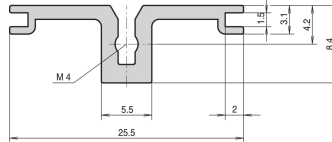

34561-540 HORIZONTAL RAIL REAR, TYPE AB FOR REAR I/O BOARD GUIDES, 40 HP

Combinations of horizontal rails and side panels

*+ = can be combined, - = combination not recommended

	racklet 1	racklet 2	racklet 3	racklet 4
racklet 1	+	+	+	+
racklet 2	+	+	+	+
racklet 3	+	+	-	-
racklet 4	+	+	-	-

racklet 1, racklet 2, racklet 3, racklet 4

KEY FEATURES

For CompactPCI in the area of rear-I/O

For 2-x-3 U expansion, 2-horizontal rails of type-AB are required

Aluminum extrusion, anodized surface, conductive contact surface, without HP markings

PRODUCT ATTRIBUTES

Product Type: Horizontal Rail

Product Family: EuropacPRO; RatiopacPRO; RatiopacPRO AIR; CompacPRO; PropacPRO

Type: Type AB

Rack Width: 40 HP

Length: 208.28 mm

Package Quantity: 1

ADDITIONAL PRODUCT DETAILS