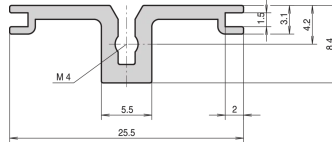

34561-542 HORIZONTAL RAIL REAR, TYPE AB FOR REAR I/O BOARD GUIDES, 42 HP

Combinations of horizontal rails and side panels

* = can be combined, ** = combination not recommended

PropacPRO	-	+	+	+
PropacPRO	+	check by Pacific for compatibility	check by Pacific for compatibility	+
PropacPRO	+	+	-	-
Horizontal rail	check by Pacific	check by Pacific	check by Pacific	check by Pacific
Side panel	light 1	rackless 2	heavy 3	rugged 4

PRODUCT ATTRIBUTES

Product Type: Horizontal Rail

Product Family: EuropacPRO; RatiopacPRO; RatiopacPRO AIR; CompacPRO; PropacPRO

Type: Type AB

Rack Width: 42 HP

Length: 218.44 mm

Package Quantity: 1

ADDITIONAL PRODUCT DETAILS