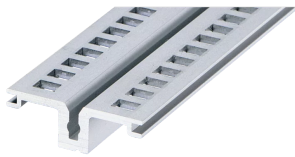

34561-542 HORIZONTAL RAIL REAR, TYPE AB FOR REAR I/O BOARD GUIDES, 42 HP

Combinations of horizontal rails and side panels

* = can be combined, ** = combination not recommended

PropacPRO	-	+	+	+
PropacPRO	+	check by Pacific for compatibility	check by Pacific for compatibility	+
PropacPRO	+	+	-	-
Horizontal rail	check by Pacific	check by Pacific	check by Pacific	check by Pacific
Side panel	light 1	rackless 2	heavy 3	rugged 4

Min. front panel

KEY FEATURES

For CompactPCI in the area of rear-I/O

For 2-x-3 U expansion, 2-horizontal rails of type-AB are required

Aluminum extrusion, anodized surface, conductive contact surface, without HP markings

PRODUCT ATTRIBUTES

Product Type: Horizontal Rail

Product Family: EuropacPRO; RatiopacPRO; RatiopacPRO AIR; CompacPRO; PropacPRO

Type: Type AB

Rack Width: 42 HP

Length: 218.44 mm

Package Quantity: 1

ADDITIONAL PRODUCT DETAILS

Aluminum extrusion horizontal rail of the type AB (AB = support), for rear I/O card guides, with an anodized surface and conductive contact surface. Suitable for RatiopacPRO/-AIR and EuropacPRO/-rugged).