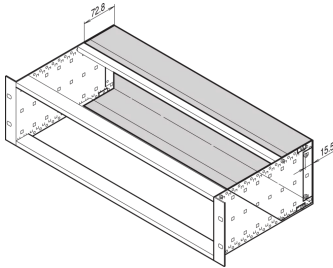

**34561-750 EUROPACPRO REAR HOOD FOR STAINLESS STEEL EMC GASKET, 3 U, 42 HP**

**KEY FEATURES**

The rear hood is used as a shielded rear boundary. The rear hood requires 60-mm space. Therefore if the rear hood is used, the side panel depth must be 60 mm greater than the board depth. Example: For a board depth of 160-mm a side panel (with rear hood) of 235-mm (175-mm + 60-mm) is used

Contact between the rear hood and the horizontal rails is established by the stainless steel contact strip for the cover plate. Thus no additional EMC sealing is necessary

Rear hood cannot be used simultaneously with rear corner profile

For EMC-shielding please order EMC gasket for horizontal rail separately.

**PRODUCT ATTRIBUTES**

Product Type: Cover

Type: Rear Hood

Works With: Subracks

Rack Height: 3 U

Rack Width: 42 HP

Package Quantity: 1

**ADDITIONAL PRODUCT DETAILS**

The rear hood is used as a shielded rear boundary and requires 60-mm space. Therefore if the rear hood is used, the side panel depth must be 60 mm greater than the board depth. Contact between the rear hood and the horizontal rails is established by the stainless steel contact strip for the cover plate. Thus no additional EMC sealing is necessary. Rear hood cannot be used