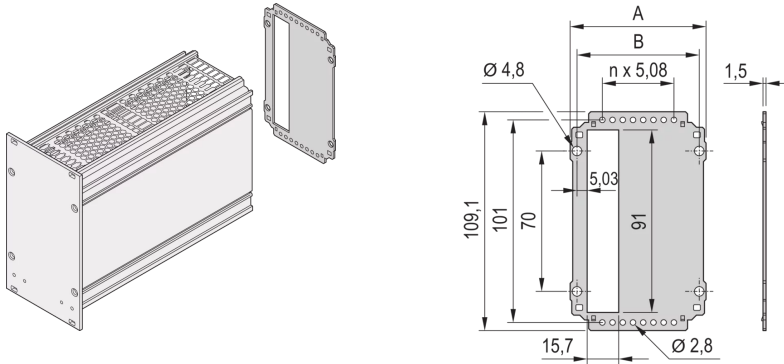

## 34812-214 FRAME TYPE PLUG-IN UNIT REAR PANEL, CUT-OUT FOR ONE CONNECTOR, 3 U, 14 HP

### KEY FEATURES

Rear Panel for bolting to extruded side Panel or side Panel rear angle

For EN-60603 (DIN-41612) connectors, types:-B, C, D, F, H, Q, R, S

### PRODUCT ATTRIBUTES

Product Type: Side Panel

Type: Rear Panel

Rack Height: 3 U

Rack Width: 14 HP

Package Quantity: 5

### ADDITIONAL PRODUCT DETAILS

Rear Panel for frame type plug-in units, with cut-out for one connector in accordance with EN 60603-2.

Screws for fixing the rear Panel to the module are included in the item 'Mounting kit for five plug-in units', part no. 24812-100. The screw alone (100 pieces) is part no. 24812-501. The rear Panel retainer for wide modules for cover plates (solid or for guide rails) are available as a kit (10 retainers + 10 screws), part no. 24812-401. Alternatively the rear Panel retainer (part no. 24812-402) and the screw (part no. 24560-148) 100-pieces can be ordered individually.