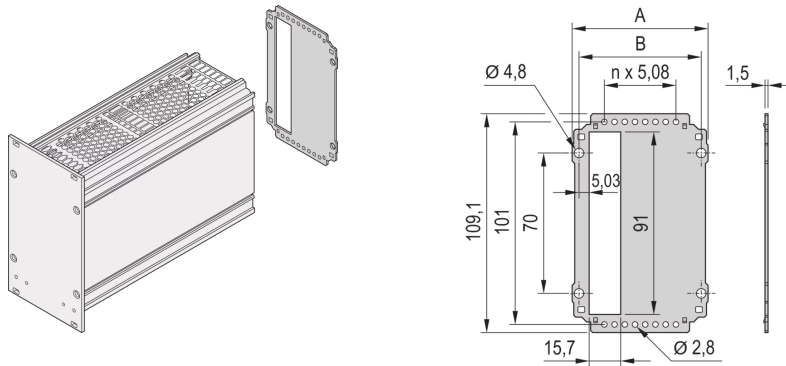

## 34812-221 FRAME TYPE PLUG-IN UNIT REAR PANEL, CUT-OUT FOR ONE CONNECTOR, 3 U, 21 HP

### KEY FEATURES

Rear Panel for bolting to extruded side Panel or side Panel rear angle

For EN-60603 (DIN-41612) connectors, types:-B, C, D, F, H, Q, R, S

### PRODUCT ATTRIBUTES

Product Type: Side Panel

Type: Rear Panel

Rack Height: 3 U

Rack Width: 21 HP

Package Quantity: 5

### ADDITIONAL PRODUCT DETAILS

Rear Panel for frame type plug-in units, with cut-out for one connector in accordance with EN 60603-2.

Screws for fixing the rear Panel to the module are included in the item 'Mounting kit for five plug-in units', part no. 24812-100. The screw alone (100 pieces) is part no. 24812-501. The rear Panel retainer for wide modules for cover plates (solid or for guide rails) are available as a kit (10 retainers + 10 screws), part no. 24812-401. Alternatively the rear Panel retainer (part no. 24812-402) and the screw (part no. 24560-148) 100-pieces can be ordered individually.