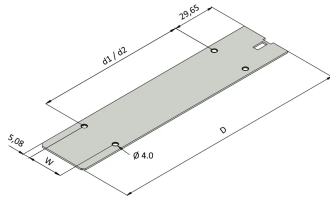

34812-428 FRAME TYPE PLUG-IN UNIT COVER PLATE, WITHOUT PERFORATION, 28 HP, 167 MM

HP	W
8	5,08
10	15,24
12	25,40
14	35,56
21	71,12
28	106,68
42	177,80

**KEY FEATURES**

Cover plate is inserted top and bottom between the side Panels

PCB only possible in slot 1

**PRODUCT ATTRIBUTES**

Product Type: Cover

Type: Cover Plate

Works With: Cassettes

Height: 1 mm

Rack Width: 28 HP

Width: 116.84 mm

Depth: 167 mm

Length: 160 mm

Material: Steel

Package Quantity: 10

Finish: Zinc Plated