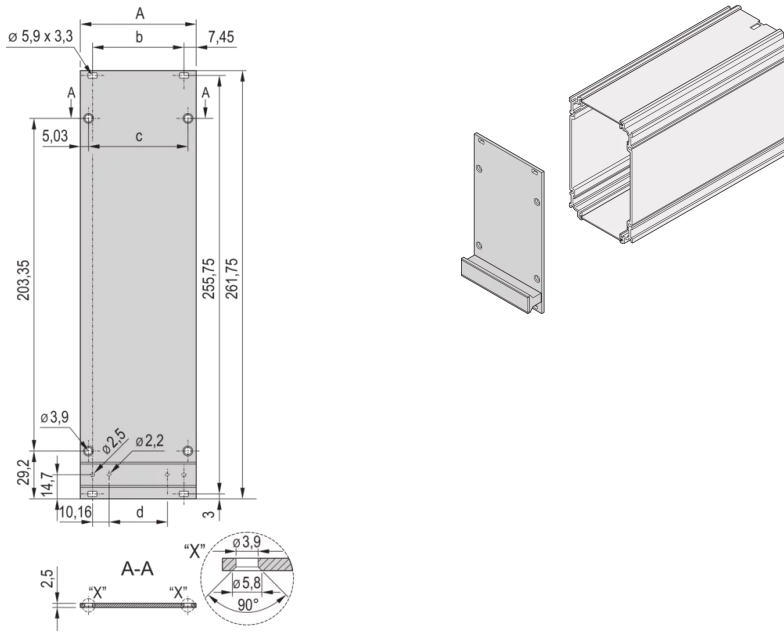

34812-614 FRAME TYPE PLUG-IN UNIT FRONT PANEL, UNSHIELDED, 6 U, 14 HP, 2.5 MM, AL, FRONT ANODIZED, REAR CONDUCTIVE

KEY FEATURES

Al, 2.5 mm, front anodized, rear anodized, cut edges blank

Front Panel for frame type plug-in units PRO

PRODUCT ATTRIBUTES

Accessory Type: Front panel

Material: Aluminum

Front Finish: Anodized

Rear Finish: Conductive

Treated Edges: No

Rack Height: 6 U

Rack Width: 14 HP

Height: 261.75 mm

Width: 70.78 mm