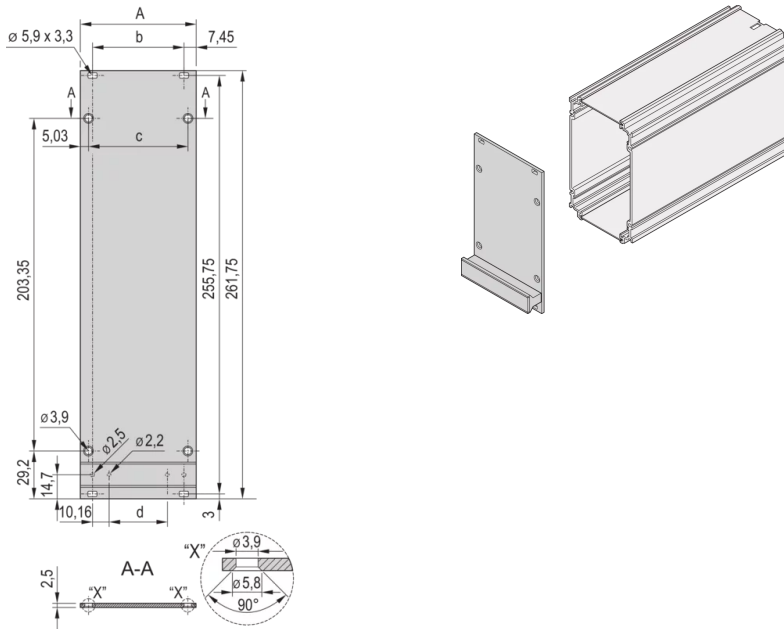

34812-621 FRAME TYPE PLUG-IN UNIT FRONT PANEL, UNSHIELDED, 6 U, 21 HP, 2.5 MM, AL, FRONT ANODIZED, REAR CONDUCTIVE

KEY FEATURES

Al, 2.5 mm, front anodized, rear anodized, cut edges blank

Front Panel for frame type plug-in units PRO

PRODUCT ATTRIBUTES

Accessory Type: Front panel

Material: Aluminum

Front Finish: Anodized

Rear Finish: Conductive

Treated Edges: No

Rack Height: 6 U

Rack Width: 21 HP

Height: 261.75 mm

Width: 106.34 mm