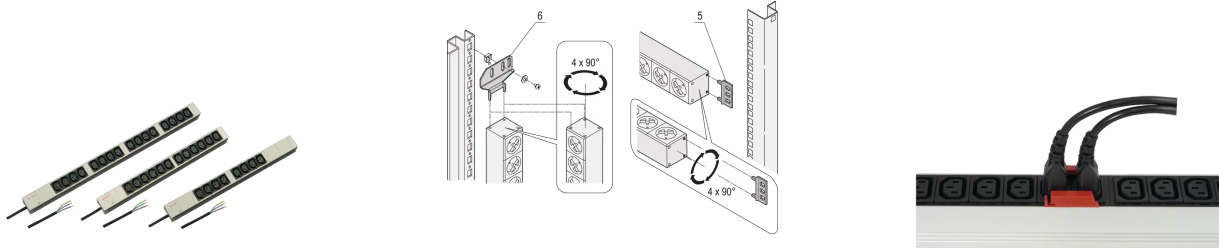

60110-291 SOCKET STRIP, IEC C13 WITH OPEN END CONNECTION CABLE, 12X IEC C13, 19"

KEY FEATURES

230 V, 10 A

Horizontal and vertical mounting

Socket strips can be rotated through all four directions (in 90° increments) during installation

Socket strips with IEC 60320-C13 sockets

Connecting cable 2 m, open end with ferrules

In accordance with IEC 60320

Mounting height 1 U

PRODUCT ATTRIBUTES

Socket Type: IEC C13

Number of Sockets: 12

Color: Grey

With Switch: No

Length: 438.5 mm

Voltage AC: 230 V

Depth: 44 mm

ADDITIONAL PRODUCT DETAILS

Modular, compact PDU with many function elements. Using a 1 U by 1 U aluminum chassis the PDU can easily be integrated in a rack with IEC C13 outlets.