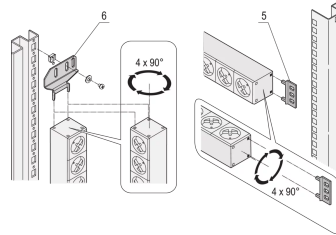

60110-351 SOCKET STRIP, IEC C13, WITH WIELAND® INPUT, C13, 6 SOCKETS, 19", RED, WITH OVERCURRENT PROTECTION

**KEY FEATURES**

Input via Wieland® GST 18 plug

Installation height 1 U

In accordance with IEC 60320

Horizontal or vertical mounting

Output via IEC 60320 C-13 sockets

Socket strips can be rotated through all four directions (in 90° increments) during fitting

**PRODUCT ATTRIBUTES**

Socket Type: IEC C13

Number of Sockets: 6

Color: Red

With Switch: No

Length: 438.5 mm

Voltage AC: 230 V

Function: Overcurrent Protection

Depth: 44 mm