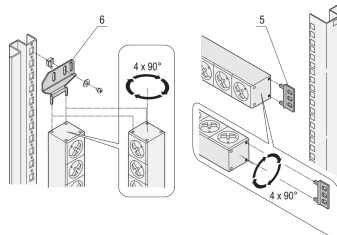

60110-352 SOCKET STRIP, SCHUKO, WITH WIELAND® INPUT, 19", WHITE, WITH OVERCURRENT PROTECTION

KEY FEATURES

Installation height 1 U

Output via SCHUKO sockets

Input via Wieland® GST 18 plug

Socket strips can be rotated through all four directions (in 90° increments) during installation

Horizontal or vertical mounting

In accordance with DIN 57620

PRODUCT ATTRIBUTES

Socket Type: SCHUKO

Number of Sockets: 6

Color: Grey

With Switch: No

Length: 438.5 mm