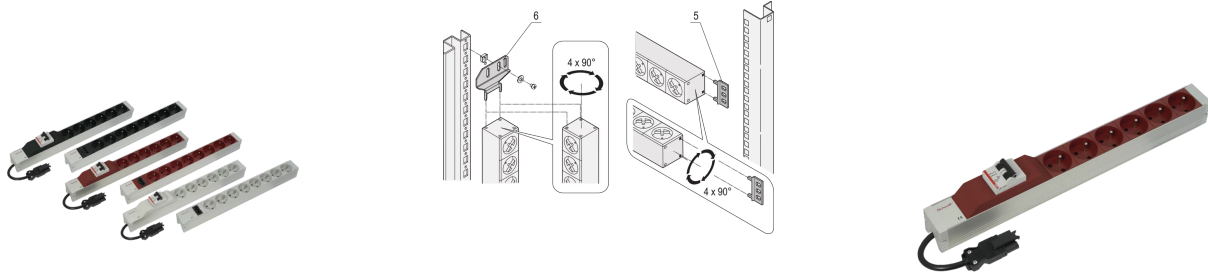

60110-355 SOCKET STRIP, UTE, WITH WIELAND® INPUT, 6 SOCKETS, 19", WHITE, WITH OVERCURRENT PROTECTION

KEY FEATURES

Input via Wieland® GST 18 plug

Socket strips can be rotated through all four directions (in 90° increments) during fitting

Output via UTE sockets

Horizontal or vertical mounting

Installation height 1 U

In accordance with NFC 61-303

PRODUCT ATTRIBUTES

Socket Type: UTE

Number of Sockets: 6

Color: White

With Switch: No

Length: 438.5 mm

Voltage AC: 230 V

Function: Overcurrent Protection

Depth: 44 mm

ADDITIONAL PRODUCT DETAILS

Modular, compact PDU with many function elements. Using a 1 U by 1 U aluminum chassis the PDU can easily be integrated in a rack. The Wieland connector allows easy combination with different power input cords.