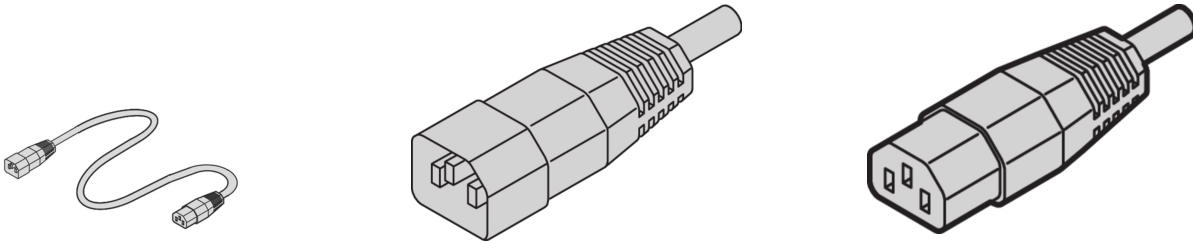

## 60110-361 MAINS CABLE, IEC C14 TO C13, 1 M, BLACK

### PRODUCT ATTRIBUTES

---

Product Type: Cable

Length: 1000 mm

Color: Black

### ADDITIONAL PRODUCT DETAILS

---

nVent SCHROFF Mains cable provides practical, universal fastening with variable attachment facilities. They are general in nature and fit in to different applications like Fans, cabinet lights, etc., Industrial PC connections, Uninterruptible power supplies, Systems.