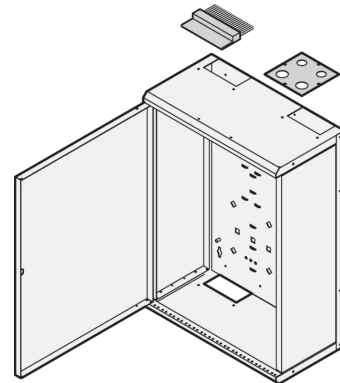

### KEY FEATURES

Room for max. 288 fibers and excess cable lengths of up to 1 m

To accommodate splicing cassette holders, LSA+ holder and/or 19" bracket

The 220 mm deep basic cases can be extended with side-by-side modules and accessories.

### PRODUCT ATTRIBUTES

Product Type: General-Purpose Cabinet

Color: Light Grey

Color Code: RAL 7035

Width: 425 mm

Static Load: 25 kg