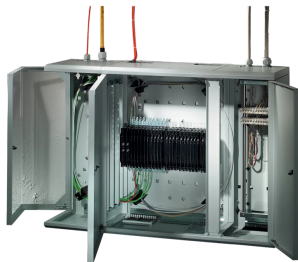

## 60239-001 LAN WALL-MOUNTED CASE, DISTRIBUTION CASE, MODULAR, BASIC CASE, 600H, 425W, 220D

### PRODUCT ATTRIBUTES

Product Type: General-Purpose Cabinet

Color: Light Grey

Color Code: RAL 7035

Width: 425 mm

Static Load: 25 kg