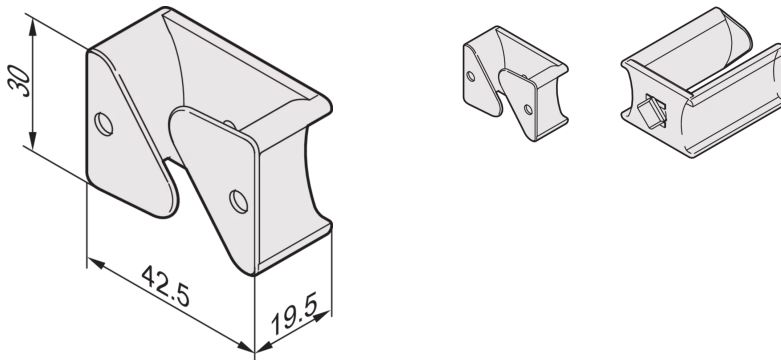

60239-020 LAN CASE CABLE DUCTING FOR FIBRE OPTIC SMALL CASE

KEY FEATURES

For cable ducting with necessary bending radius

PRODUCT ATTRIBUTES

Product Type: Cable Support

Type: Cable Duct

Material: Plastic

Color: Black