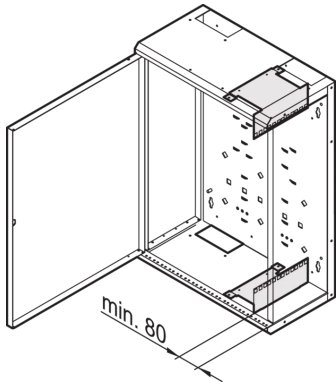

60239-035 LAN CASE 19" BRACKET

KEY FEATURES

For constructing a vertical 19" plane (4 U) in the fibre optic/copper cable basic case

Depth-adjustable in 20 mm increments

PRODUCT ATTRIBUTES

Product Type: Bracket

Type: Bracket

Works With: Cases

Color: Light Grey

Color Code: RAL 7035

ADDITIONAL PRODUCT DETAILS

Lan-Case 19" Bracket, for constructing a vertical 19" plane.

Not suitable in fibre optic small case and side-by-side module.