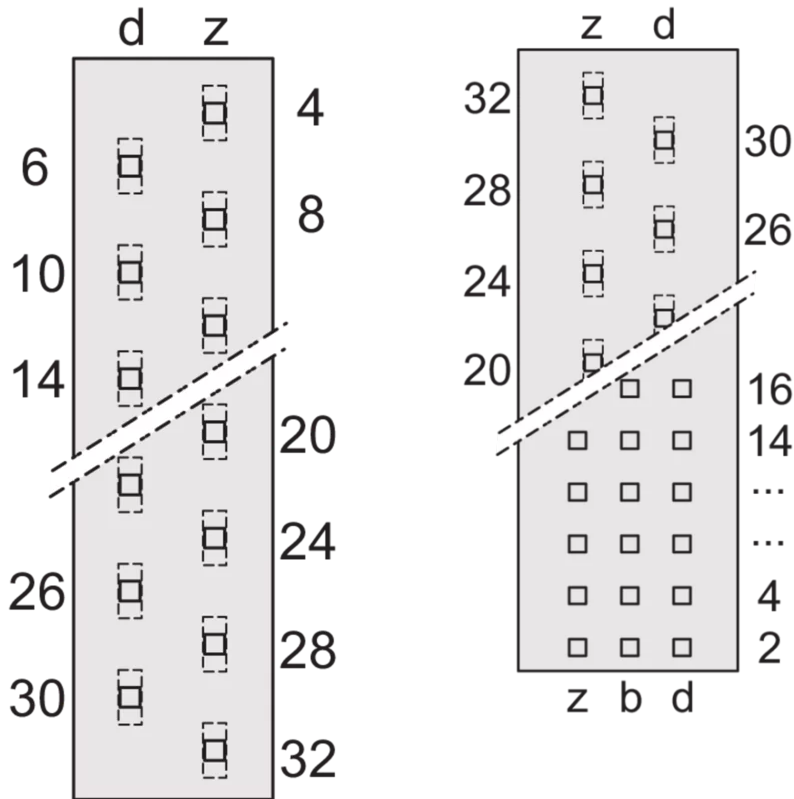

69001-755 CONNECTOR TYPE M, EN 60603, DIN 41612, FEMALE, 24 WIRE-WRAP +7 FASTON 6.3 MM

**KEY FEATURES**

Requirement class 2 as per EN 60603 (DIN 41642)

Separate Coding

**PRODUCT ATTRIBUTES**

Product Type: Connector

Type: Female Connectors

Works With: Front Panels

Number of Contacts: 31

Contact Material: Gold Plated