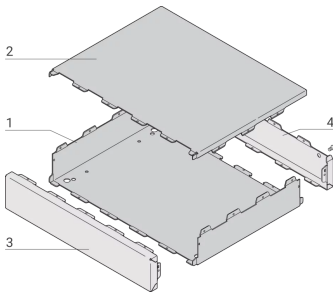

14820-197 INTERSCALE DESKTOP CASE, NON-PERFORATED, 44 MM, 399 MM, 310 MM

**KEY FEATURES**

Modular desktop case consisting of 4 assembled parts

Developed according to IEC 60297-3-109 (under progress at IEC)

Integrated EMC protection

Ingress protection up to IP 30

Color RAL 7016

Modified or customized cases upon request

**PRODUCT ATTRIBUTES**

Product Family: Interscale

Type: Desktop

Height: 43.7 mm

Width: 399 mm

Depth: 310.35 mm

Material: Steel

Color: Anthracite Grey

Color Code: RAL 7016

Protection Rating: IP30

Cooling: Non-Perforated

Package Quantity: 1