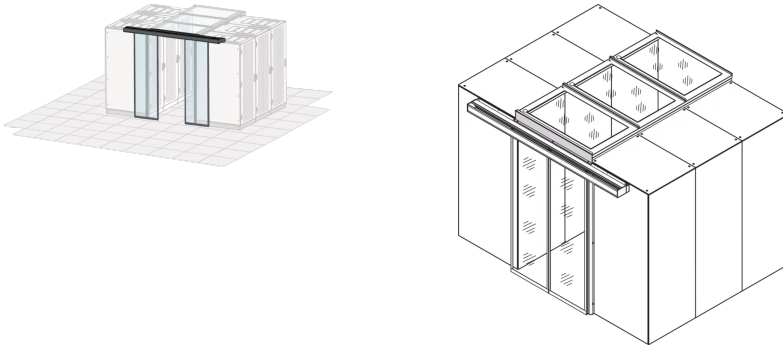

21130-060 AISLE CONTAINMENT SLIDING DOOR, MANUAL, 1200W, RAL 7021

KEY FEATURES

Suitable for 2000 and 2200 mm high cabinets

Doors for lateral closure of cabinet row

Black grey (RAL-7021)

Double doors suitable for an aisle width of 1200 mm

Trim is required for 2200 mm high cabinets; please order separately

PRODUCT ATTRIBUTES

Product Type: Cabinet Door

Product Family: Varistar

Type: Aisle Door

Color: Black Grey

Color Code: RAL 7021

ADDITIONAL PRODUCT DETAILS