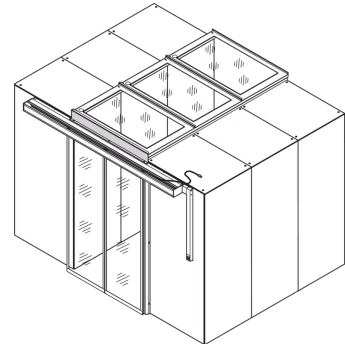

21130-073 AISLE CONTAINMENT SLIDING DOOR, AUTOMATIC, 1200W, RAL 7021

KEY FEATURES

Suitable for 2000 and 2200 mm high cabinets

Doors for lateral closure of cabinet row

Black grey (RAL-7021)

Double doors suitable for an aisle width of 1200 mm

Trim is required for 2200 mm high cabinets; please order separately

PRODUCT ATTRIBUTES

Product Type: Cabinet Door

Product Family: Varistar

Type: Aisle Door

Color: Black Grey

Color Code: RAL 7021

ADDITIONAL PRODUCT DETAILS