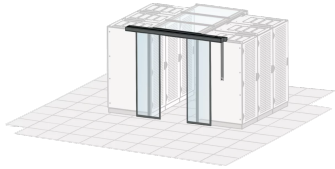

21130-073 AISLE CONTAINMENT SLIDING DOOR, AUTOMATIC, 1200W, RAL 7021

KEY FEATURES

Suitable for 2000 and 2200 mm high cabinets

Doors for lateral closure of cabinet row

Black grey (RAL-7021)

Double doors suitable for an aisle width of 1200 mm

Trim is required for 2200 mm high cabinets; please order separately

PRODUCT ATTRIBUTES

Product Type: Cabinet Door

Product Family: Varistar

Type: Aisle Door

Color: Black Grey

Color Code: RAL 7021

ADDITIONAL PRODUCT DETAILS