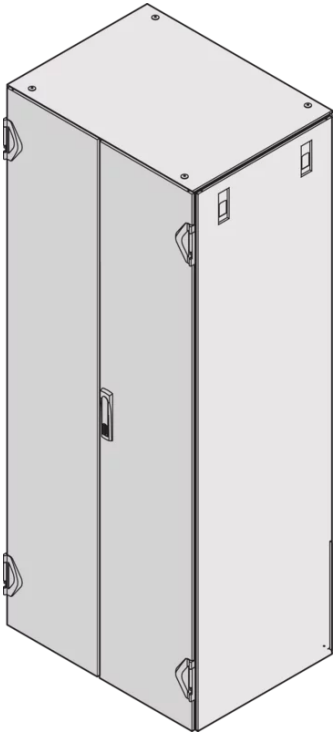

21130-659 VARISTAR DOUBLE DOOR, IP 20, PLAIN, 3-POINT LOCKING, RAL 7021, 1400H 600W

KEY FEATURES

Opening angle 180°

St, 1.5 mm

Lever handle with push button, incl. grounding

Can be retrofitted with DIN profile half cylinder

Ingress protection class IP 20

Standard fitting, lock on right-hand door

PRODUCT ATTRIBUTES

Product Type: Cabinet Door

Product Family: Varistar

Type: Steel Double Door

Locking Type: 3-Point Locking

Color: Light Grey

Color Code: RAL 7035

Rack Height: 29 U

Height: 1400 mm

Width: 600 mm

Protection Rating: IP55

ADDITIONAL PRODUCT DETAILS

Varistar steel double door with 3-point locking and 2 door hinges for applications with IP 20 protection.