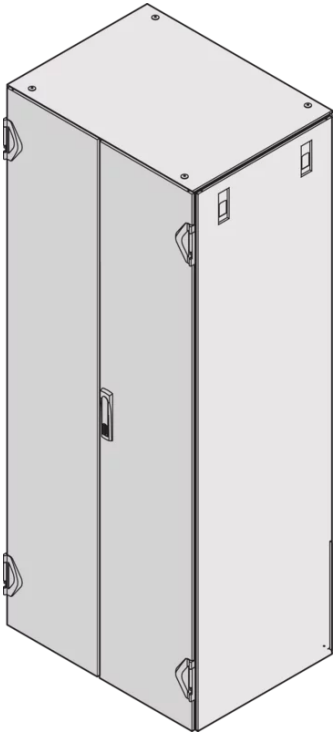

22130-658 VARISTAR DOUBLE DOOR, IP 20, PLAIN, 3-POINT LOCKING, RAL 7035, 1200H 800W

KEY FEATURES

Opening angle 180°

St, 1.5 mm

Lever handle with push button, incl. grounding

Can be retrofitted with DIN profile half cylinder

Ingress protection class IP 20

Standard fitting, lock on right-hand door

PRODUCT ATTRIBUTES

Product Type: Cabinet Door

Product Family: Varistar

Type: Steel Double Door

Locking Type: 3-Point Locking

Color: Black Grey

Color Code: RAL 7021

Rack Height: 24 U

Height: 1200 mm

Width: 800 mm

Protection Rating: IP55

ADDITIONAL PRODUCT DETAILS

Varistar steel double door with 3-point locking and 2 door hinges for applications with IP 20 protection.