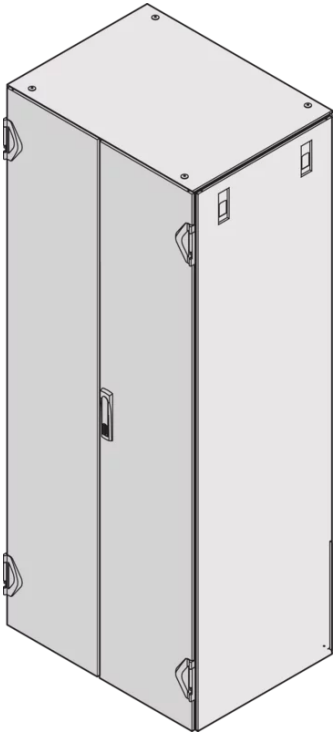

22130-661 VARISTAR DOUBLE DOOR, IP 20, PLAIN, 3-POINT LOCKING, RAL 7035, 1600H 600W

## KEY FEATURES

---

Opening angle 180°

St, 1.5 mm

Lever handle with push button, incl. grounding

Can be retrofitted with DIN profile half cylinder

Ingress protection class IP 20

Standard fitting, lock on right-hand door

## PRODUCT ATTRIBUTES

---

Product Type: Cabinet Door

Product Family: Varistar

Type: Steel Double Door

Locking Type: 3-Point Locking

Color: Black Grey

Color Code: RAL 7021

Rack Height: 33 U

Height: 1600 mm

Width: 600 mm

Protection Rating: IP55