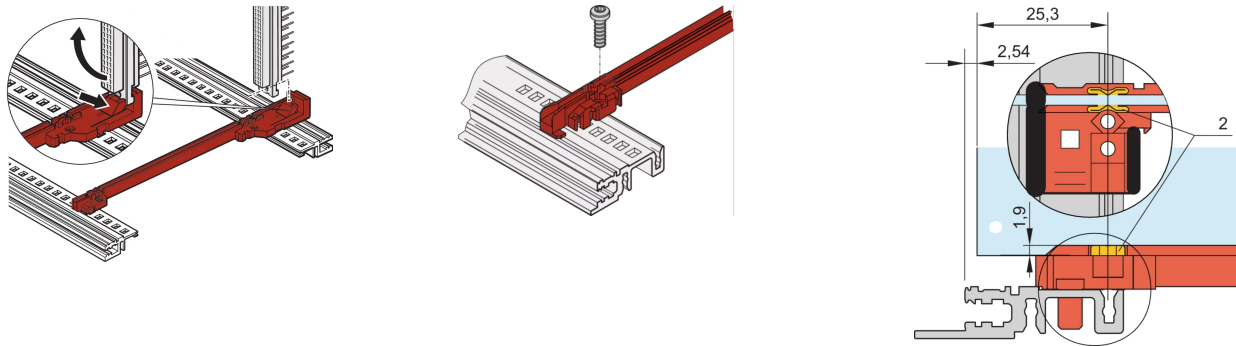

**24560-276 GUIDE RAIL ACCESSORY TYPE, FOR DIN CONNECTOR MOUNTING, PLASTIC, 160 MM, 2 MM GROOVE WIDTH, GREY, 10 PIECES**

**KEY FEATURES**

Plastic guide rail, accessory type

Guide rails can be clipped into horizontal rails (Al extrusion) or into 1.5-mm-thick plates

Storage temperature: from -40°C-...-130°C

The optional ESD clip can be fitted into guide rails and ensures conductive contact between PCB and horizontal rail both on the solder side and on the component side

**PRODUCT ATTRIBUTES**

Product Type: Guide Rail

Type: Accessory with DIN Connector

Works With: Subracks; Cases; Chassis

Board Depth: 160 mm

Groove Width: 2

Material: Plastic

Color: Grey